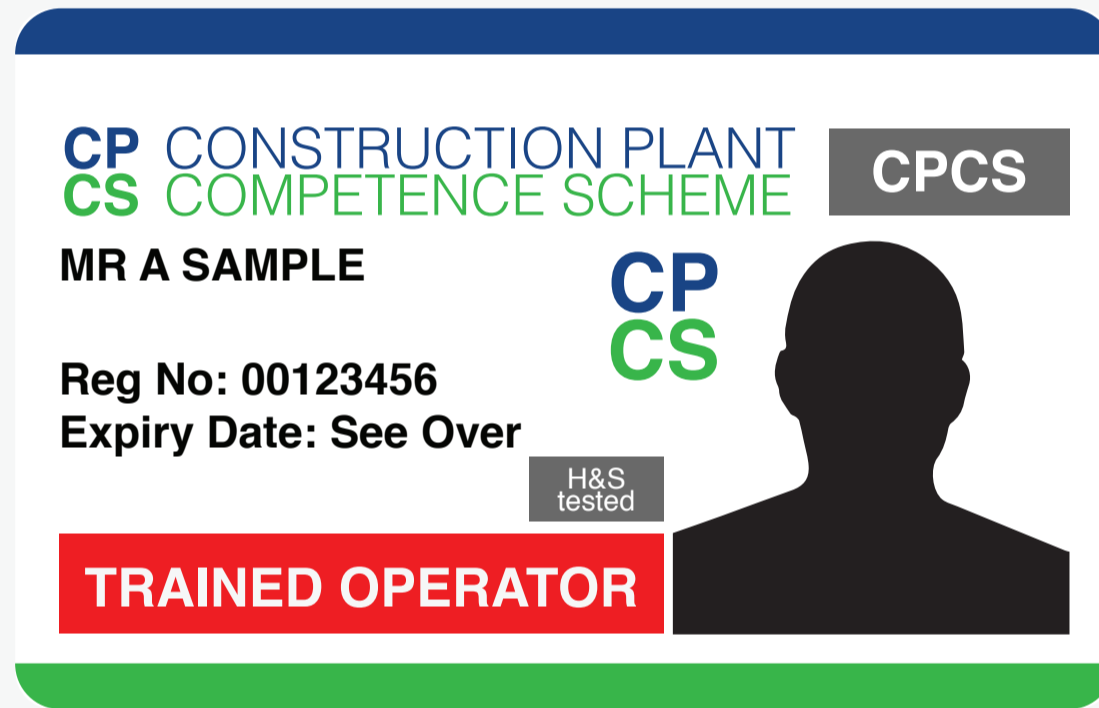

98%

Pass rate in 2015

478

Red cards achieved

612

People passed in 2015

WHICH CARD DO YOU NEED?

CPCS Trained Operator Card (Red)

OR...

CPCS Competent Operator Card (Blue)

CHOOSE A CATEGORY FOR MORE INFO

180 Excavator
Backhoe Loader

Articulated
Dump Truck

Tracked
360 Excavator

Industrial
Counterbalance
Forklift

MEWP
Boom